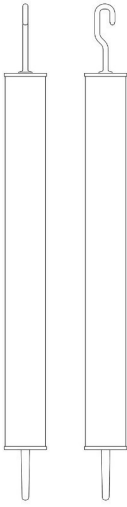

2064/P/XS pistillo

design emiliana martinelli, 2011

Outdoor hanging lamp, diffused light. White opal methacrylate structure, hook and details in black resin moulded. It is possible to apply lacquered aluminium black screen (code 30812 / NE) on 2064/P/XS lamp. Orange cable (5m) and plug. With electronic drivers.

Certifications:

Market: This item is available in the following countries:
EUROPE

Dimensions

Width:	-	Hole Diameter:	-
Height:	35/71 cm	Hole Depth:	-
Length:	-	Net weight:	2 Kg
Depth:	-		
Diameter:	12 cm		

Light Source

Watt:	12W E27
Lumen:	1410 lm
Light Source:	led
duration:	25000
CCT:	3000K
Energy degree:	A+

Device Specifications

Type of emission:	diffused	Power cable length:	500 cm	Driver:	included
Power:	-	Steel cable length:	-	Power supply assembly:	internal
Light output:	-	Glow Wire Test:	-	Power supply:	-
Beam angle:	-	Impact Resistance:	-	Type of dimming:	-
				Voltage:	230V

Dimensions

Width: -

Height: 35/71 cm

Length: -

Depth: -

Diameter: 12 cm

Hole Diameter: -

Hole Depth: -